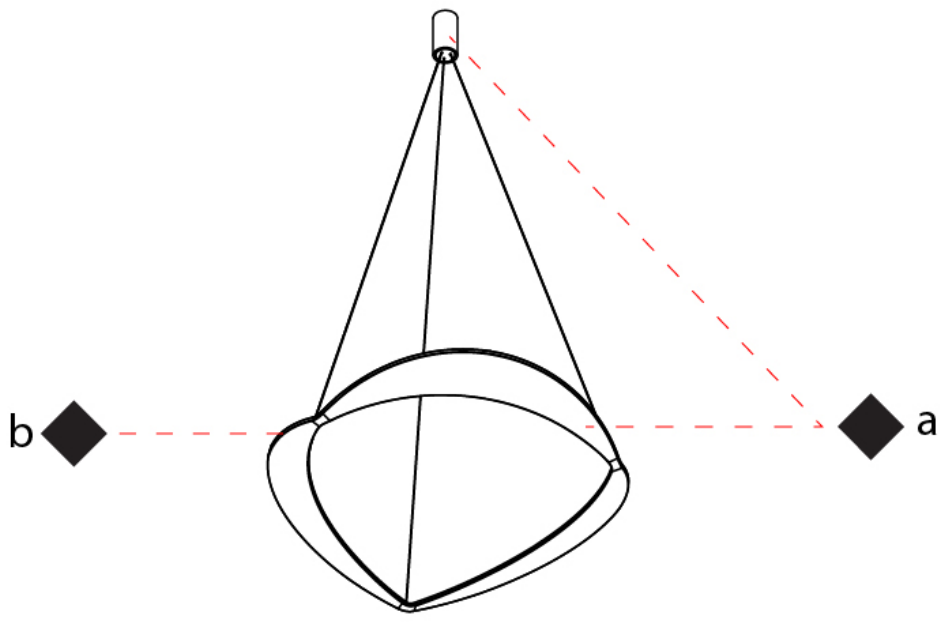

DIADEMA 1 SUSPENSION

D41008-

PROJECT	_____
TYPE	_____
SPECIFIER	_____
QUANTITY	_____
DATE	_____

D