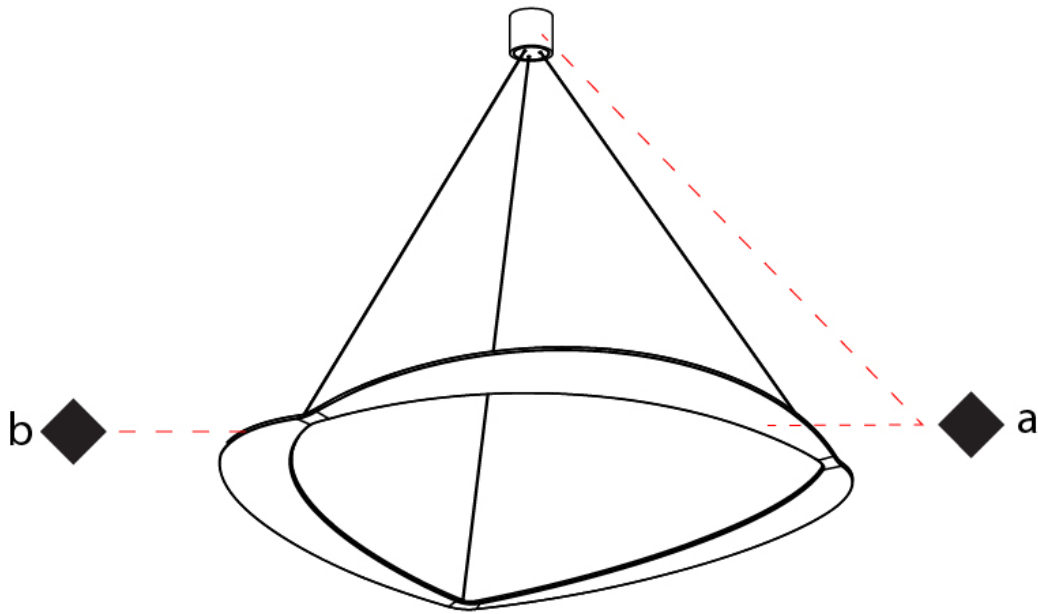

DIADEMA 1 SUSPENSION

D41004-

PROJECT _____

TYPE _____

SPECIFIER _____

QUANTITY _____

DATE _____

D